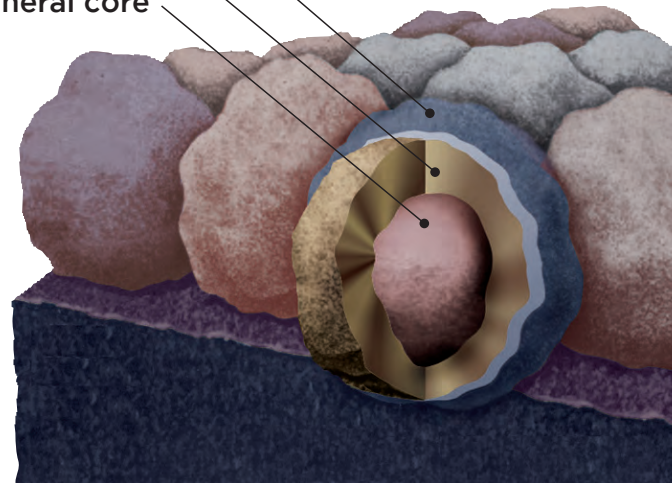

Granule with StreakFighter Technology

Ceramic coating
Copper layer
Mineral core

Diagram for illustrative purposes only.

Integrity Roof System™

A COMPLETE APPROACH TO LONG LASTING BEAUTY AND PERFORMANCE

With as much care as you take in selecting the right contractor, choosing the right roof system is equally as important. A CertainTeed Integrity Roof System combines key elements that help ensure you have a well-built roof for long-lasting performance.

Shingles are just the beginning - to keep your new roof performing and looking great for years to come it takes a complete CertainTeed Integrity Roof System approach.

1. Waterproofing Underlayment

The first step in your defense against the elements. Self-adhering underlayment is installed at vulnerable areas of your roof to help prevent leaks from wind-driven rain and ice dams.