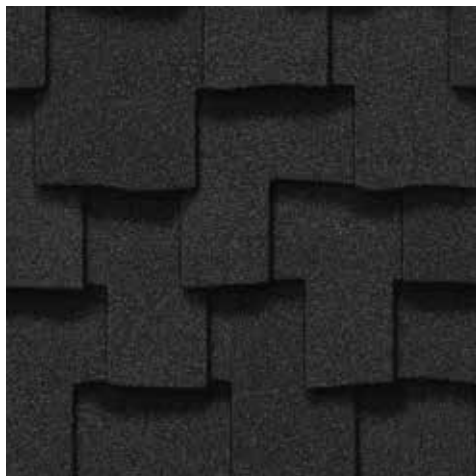

Charcoal Black